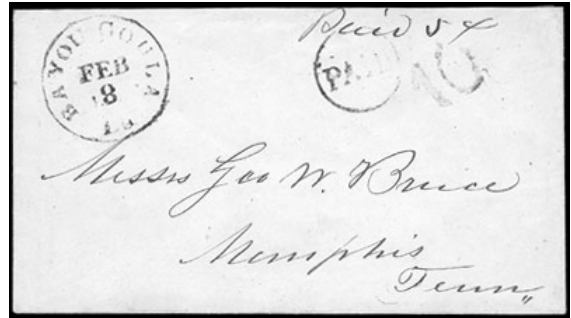

**PAID (in circle) + 10, black -- Type B**

**8 Feb [186-]**

**Description:** "BAYOU BOULA / LA" serif postmark UL, Type B marking UC-UR. The manuscript "Paid 5c" is not a rate. Probably applied by letter writer.

**Address:** Messrs Geo W. Bruce / Memphis / Tenn.

**Provenance:** Agree.

**Source:** RAS-27Apr1999(810)-1728; RAS-24Sep2002(850)-5235. [003]

**Image Credit:** Robert A Siegel Auctions.

**8 Feb [186-]**

**Description:** Black "BAYOU BOULA / LA" serif postmark UL. Type B marking UC.

**Address:** Mrs A. N. Alden / Care / Geo. W. Bruce Esqr / Memphis / Tenn.

**Provenance:** None recorded.

**Source:** RAS-9Dec2008(966)-2517\*. [002]

**Image Credit:** Robert A Siegel Auctions.