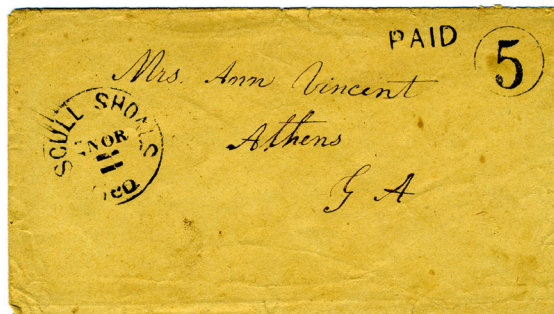

Full Census of Scull Shoals, Georgia, Stampless Covers

Compiled by Francis J. Crown, Jr.

PAID + 5 (in circle), black -- Type A

-- Nov [1861]

Description: Black "SCULL SHOALS / Geo" postmark CL, Type A marking UR. Month in postmark actually reads "NOR."

Address: Mrs Ann Vincent / Athens / GA

Provenance: None recorded..

Source: Private*. [001]

Image Credit: Private Collection.

PAID + 5 (in circle) revalued 10 (ms), black -- Type Ab

-- Apr [1862]

Description: "SCULL SHOALS / Geo" postmark UL, Type B marking UR. Docketed 1862 on reverse.

Address: Hon A H Stephens / Richmond / Va.

Provenance: Gravely.

Source: SIA-1Oct1982(82-3)-150; RAS-9Jul1996(779)-352. [002]

Image Credit: Steve Ivy Auctions.