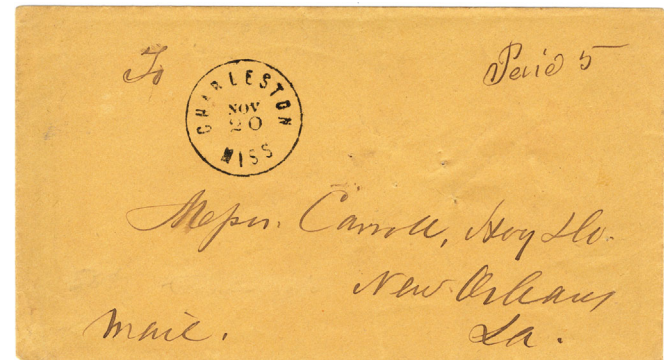

### Type Ms -- Paid 5 (ms)

16 Aug [1861]

**Pmk** Black "CHARLESTON / MISS" (26 mm)

**Notes** Typical Carroll Hoy filing pin holes.

**Add:** Messrs Carroll Hoy & Co / New Orleans / La.

**Image:** Courtesy Don Garrett [002]

20 Nov [1861]

**Pmk** Black "CHARLESTON / MISS" (26 mm)

**Notes** Typical Carroll Hoy filing pinholes.

**Add:** Messrs Carroll Hoy & Co / New Orleans / La.

**Image:** Courtesy Jim Montich [001]

### Type Msa -- Due 10 (ms)

13 Aug [186-]

**Pmk** "Charleston / Miss" (ms)

**Notes** Soldier's endorsement across left end.

**Add:** Col. S Barns / Oakland / Miss

**Image:** Private Collection [003]