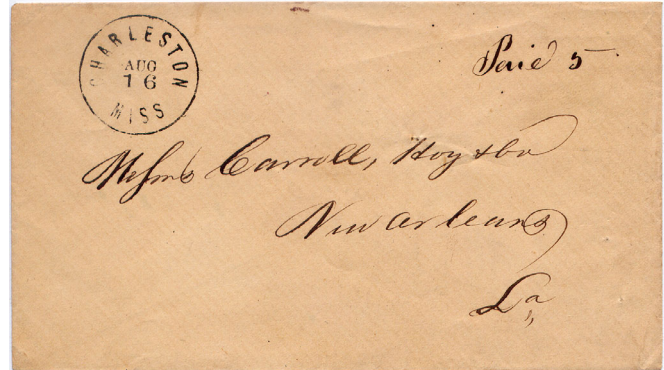

### Type Ms -- Paid 5 (ms)

16 Aug [1861]

**Pmk** Black "CHARLESTON / MISS" (26 mm)

**Notes** Typical Carroll Hoy filing pin holes.

**Add:** Messrs Carroll Hoy & Co / New Orleans / La.

**Image:** Courtesy Don Garrett [002]

20 Nov [1861]

**Pmk** Black "CHARLESTON / MISS" (26 mm)

**Notes** Typical Carroll Hoy filing pinholes.

**Add:** Messrs Carroll Hoy & Co / New Orleans / La.

**Image:** Courtesy Jim Montich [001]

### Type Msa -- Due 10 (ms)

13 Aug [186-]

**Pmk** "Charleston / Miss" (ms)

**Notes** Soldier's endorsement across left end.

**Add:** Col. S Barns / Oakland / Miss

**Image:** Private Collection [003]